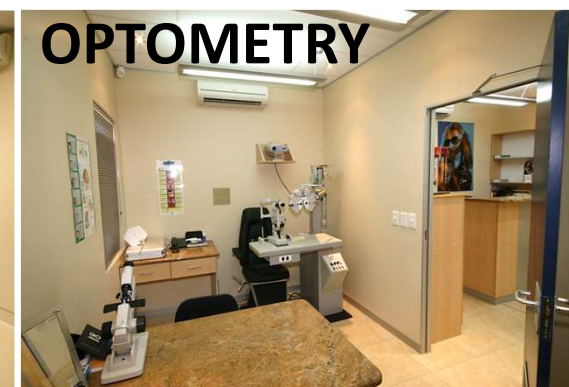

HEALTHCARE 3

PRIMARY HEALTHCARE CLINICS

mbh
International
POLAND, EU
Architects, Interior Designers
& Industrial Designers

mbh
Architects (Pty) Ltd
SOUTH AFRICA
Architects, Interior Designers
& Industrial Designers
LEVEL 1 B-BBEE Contributor