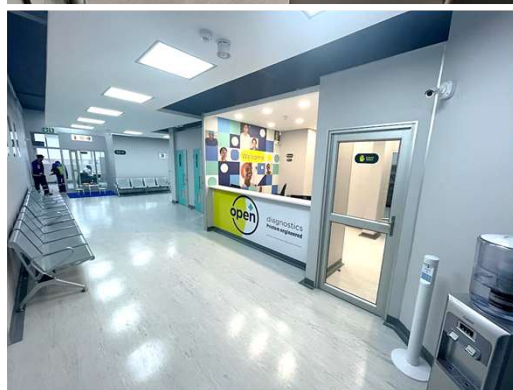

HEALTHCARE 3

PRIMARY HEALTHCARE CLINICS

mbh
International
POLAND, EU
Architects, Interior Designers
& Industrial Designers

mbh
Architects (Pty) Ltd
SOUTH AFRICA
Architects, Interior Designers
& Industrial Designers
LEVEL 1 B-BBEE Contributor